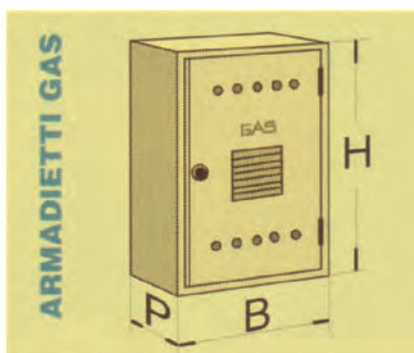

Note:

le feritoie, realizzate mediante la doppia scritta speculare, permettono la completa reversibilità dell'armadietto (posa in opera con apertura anta a destra o sinistra).

A richiesta è possibile fornire l'antina senza feritoie scritta "GAS".

Note:

the slits as implemented through the double mirror writing, allow the complete reversibility of the cabinet (installation with door opening to the right or left). By request we can provide the door with no holes marking "GAS".

Listino / Price List euro

DIMENSIONI dimensions mm B x H x P	ACCIAIO ZINCATO / Galvanized Steel				ACCIAIO INOX / Stainless Steel			
	Aperto posteriormente open back		Chiuso posteriormente closed back		Aperto posteriormente open back		Chiuso posteriormente closed back	
	codice code	prezzo price	codice code	prezzo price	codice code	prezzo price	codice code	prezzo price
300 x 400 x 250	AGL 3040		AGLC 3040		AGI 3040		AGIC 3040	
300 x 500 x 250	AGL 3050		AGLG 3050		AGI 3050		AGIC 3050	
400 x 500 x 250	AGL 4050		AGLC 4050		AGI 4050		AGIC 4050	
400 x 600 x 250	AGL 4060		AGLC 4060		AGI 4060		AGIC 4060	
400 x 700 x 250	AGL 4070		AGLC 4070		AGI 4070		AGIC 4070	
500 x 500 x 250	AGL 5050		AGLC 5050		AGI 5050		AGIC 5050	
500 x 500 x 300	AGL 505030		AGLC 505030		AGI 505030		AGIC 505030	
500 x 600 x 250	AGL 5060		AGLC 5060		AGI 5060		AGIC 5060	
500 x 700 x 250	AGL 5070		AGLC 5070		AGI 5070		AGIC 5070	
500 x 800 x 250	AGL 5080		AGLC 5080		AGI 5080		AGIC 5080	
500 x 800 x 300	AGL 508030		AGLC 508030		AGI 508030		AGIC 508030	
600 x 600 x 250	AGL 6060		AGLC 6060		AGI 6060		AGIC 6060	

sovrapprezzo per serratura con chiave tipo Yale

overprice for keylock "Yale" type

sovrapprezzo per esecuzione con finestrella trasparente di ispezione: + 25%

overprice for transparent inspection window: + 25%

FGA Aerotermica Italiana srl si riserva il diritto di apportare a suo insindacabile giudizio ed in qualunque momento modifiche e migliorie senza obbligo di preavviso. FGA Aerotermica Italiana srl reserves the right to carry out modification or improvements, at its own unquestionable opinion and at any time.